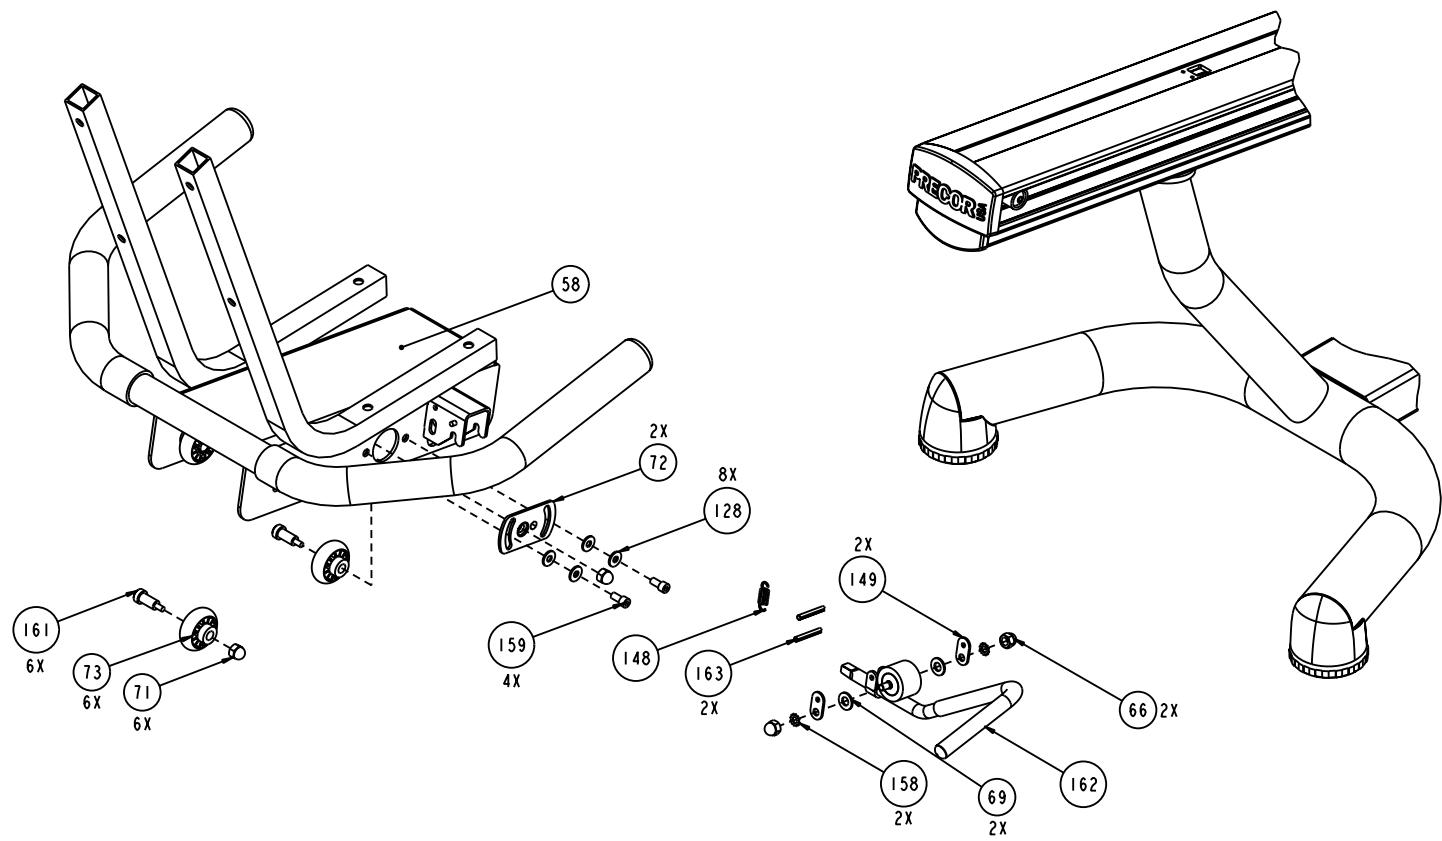

C842 RECUMBENT	P/N 45706-101	REV: M
DRAWN BY: M.HAMILTON	DATE: 02.10.06	SHEET 7 OF 8